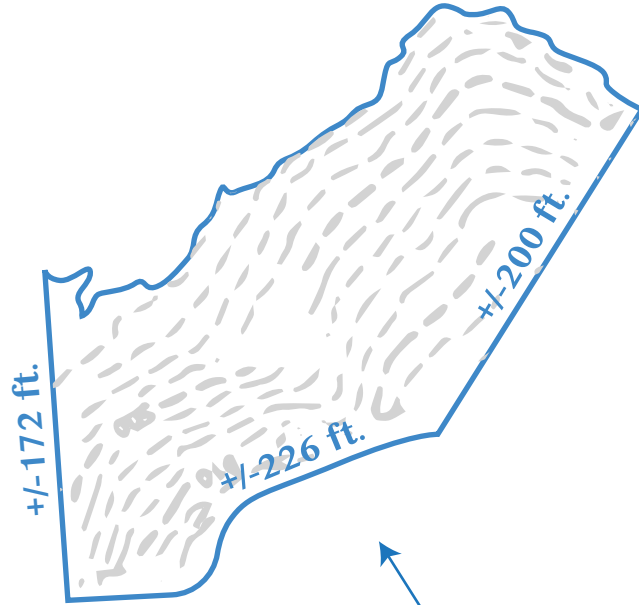

K E N N E B E C

LOT  
OZ. **20**

ACREAGE

**+/- 1.08**

LAKE FRONTAGE

**+/- 511 ft**

LOT PRICE

**\$524,900**

JOHN COLEY

(334) 221-5862

KENNEBECAL.COM

Buyers to confirm all acreage and frontage measurements. Prices subject to change without notice.

K E N N E B E C

LOT  
NO. **20**

ACREAGE

**+/- 1.08**

LAKE FRONTAGE

**+/- 511 ft**

JOHN COLEY

(334) 221-5862

KENNEBECAL.COM

Buyers to confirm all acreage and frontage measurements. Prices subject to change without notice.