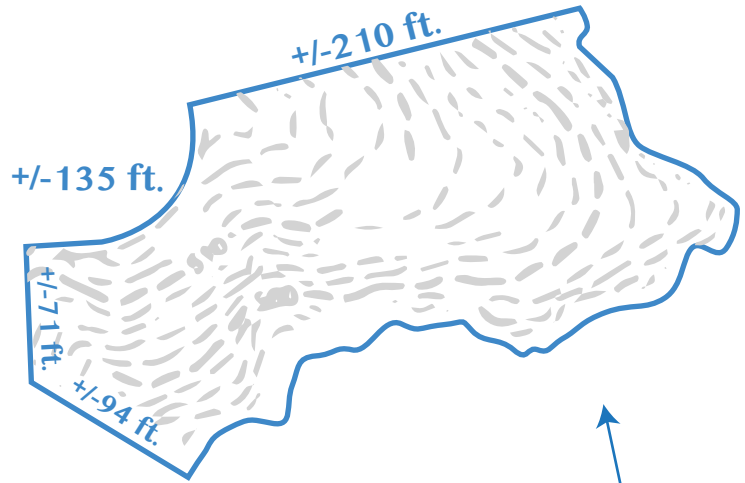

K E N N E B E C

LOT
OZ. **22**

ACREAGE

+/- 1.07

LAKE FRONTAGE

+/- 513 ft

LOT PRICE

\$499,900

JOHN COLEY

(334) 221-5862

KENNEBECAL.COM

Buyers to confirm all acreage and frontage measurements. Prices subject to change without notice.

K E N N E B E C

LOT
NO. **22**

ACREAGE
+/- 1.07

LAKE FRONTAGE
+/- 513 ft