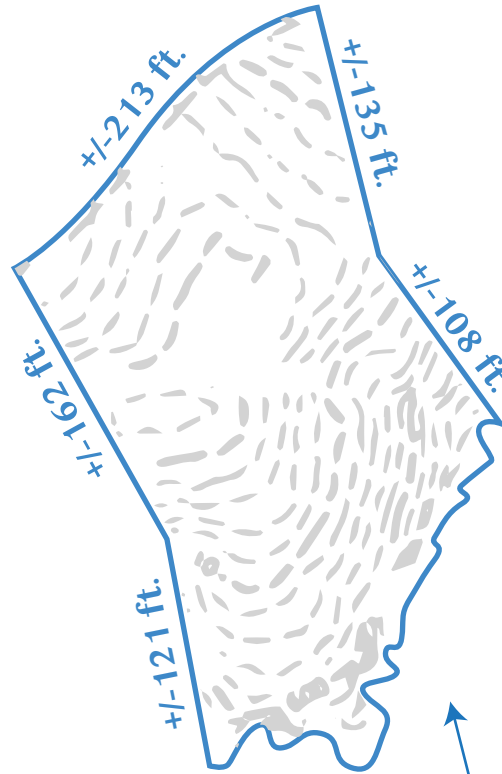

K E N N E B E C

LOT
ON

24

ACREAGE
+/- 1.21

LAKE FRONTAGE
+/- 295 ft

LOT PRICE

\$344,900

JOHN COLEY

(334) 221-5862

KENNEBECAL.COM

Buyers to confirm all acreage and frontage measurements. Prices subject to change without notice.

K E N N E B E C

LOT
NO. **24**

ACREAGE

+/- 1.21

LAKE FRONTAGE

+/- 295 ft

JOHN COLEY

(334) 221-5862

KENNEBECAL.COM

Buyers to confirm all acreage and frontage measurements. Prices subject to change without notice.