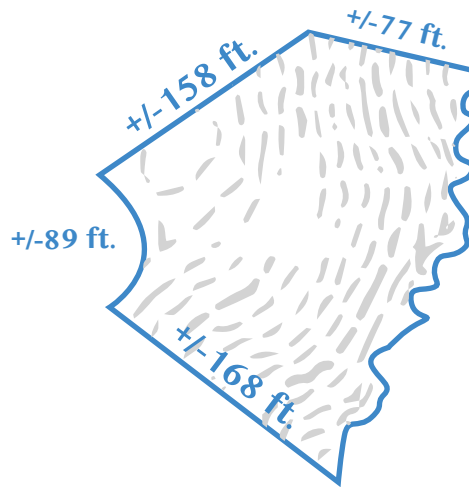

K E N N E B E C

LOT
N
O.

30

ACREAGE

+/- 0.70

LAKE FRONTAGE

+/- 251 ft

LOT PRICE

\$394,900

JOHN COLEY

(334) 221-5862

KENNEBECAL.COM

Buyers to confirm all acreage and frontage measurements. Prices subject to change without notice.

K E N N E B E C

LOT
N.
O. **30**

ACREAGE
+/- 0.70

LAKE FRONTAGE
+/- 251 ft

JOHN COLEY

(334) 221-5862

KENNEBECAL.COM

Buyers to confirm all acreage and frontage measurements. Prices subject to change without notice.