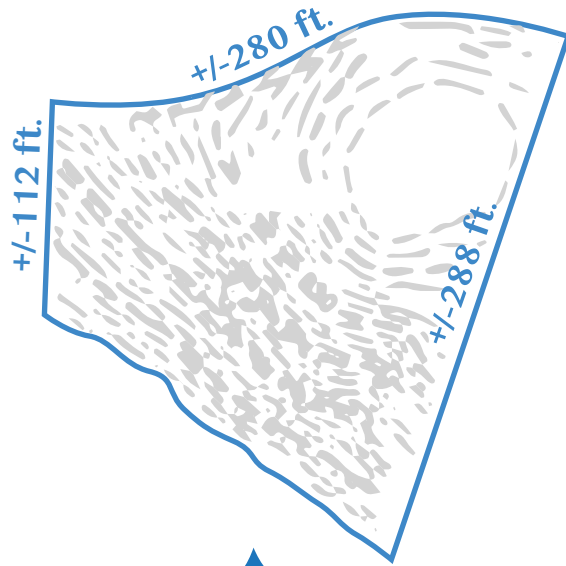

K E N N E B E C

LOT
OZ. **38**

ACREAGE

+/- 1.07

LAKE FRONTAGE

+/- 228 ft

LOT PRICE

\$154,900

JOHN COLEY

(334) 221-5862

KENNEBECAL.COM

Buyers to confirm all acreage and frontage measurements. Prices subject to change without notice.