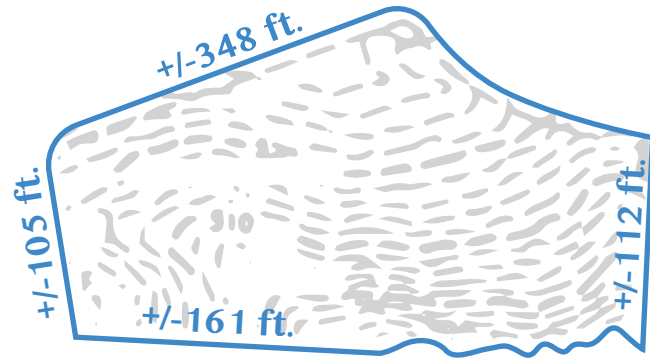

K E N N E B E C

LOT  
OZ. **39**

ACREAGE  
**+/- 0.98**

LAKE FRONTAGE  
**+/- 158 ft**

LOT PRICE

**\$134,900**

JOHN COLEY

(334) 221-5862

KENNEBECAL.COM

Buyers to confirm all acreage and frontage measurements. Prices subject to change without notice.

K E N N E B E C

LOT  
NO. **39**

ACREAGE  
**+/- 0.98**

LAKE FRONTAGE  
**+/- 158 ft**

LOT PRICE