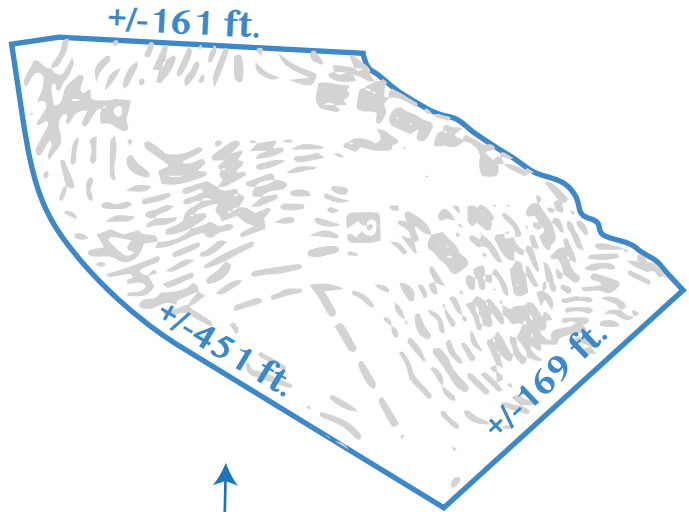

K E N N E B E C

LOT  
NO.

40

ACREAGE  
+/- 1.20

LAKE FRONTAGE  
+/- 211 ft

LOT PRICE

\$149,900

JOHN COLEY

(334) 221-5862

KENNEBECAL.COM

Buyers to confirm all acreage and frontage measurements. Prices subject to change without notice.